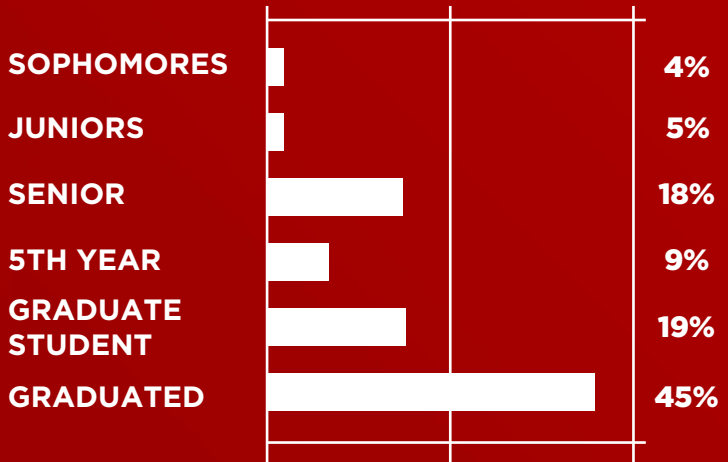

# 38%

FIRST-GENERATION STUDENTS

25% 

75% 

## ETHNICITY

BLACK OR AFRICAN AMERICAN

WHITE

TWO OR MORE RACES