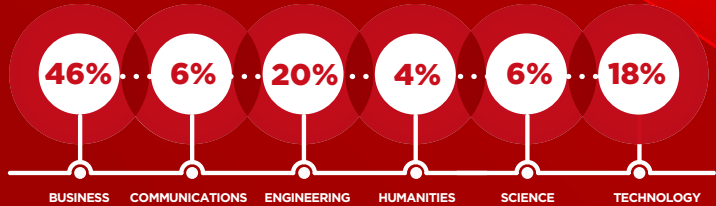

DEMOGRAPHICS: MOGULS IN THE MAKING

50

APPLICATIONS

563

PARTICIPANTS

3.37 AVERAGE GPA

3%

FIRST-GENERATION STUDENTS

64%

36%

MAJOR