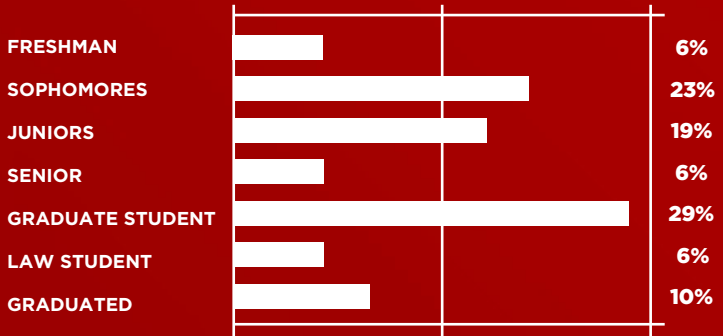

DEMOGRAPHICS: INTERNSHIPS

1,114
APPLICATIONS

31
PARTICIPANTS

3.40 AVERAGE
GPA

20 out of **45**
MEMBER-SCHOOLS

13%
FIRST-GENERATION
STUDENTS

16% 
84% 

MAJOR

CLASSIFICATION

ETHNICITY