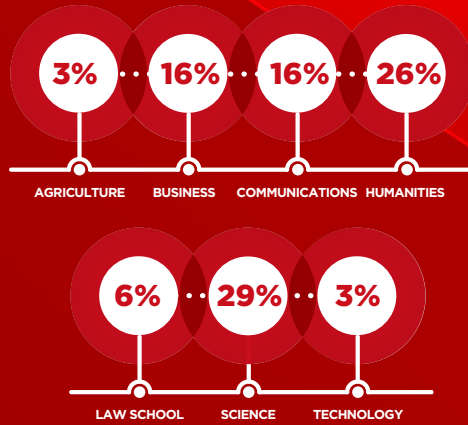

DEMOGRAPHICS: INTERNSHIPS

1,114
APPLICATIONS

31
PARTICIPANTS

3.40 AVERAGE
GPA

20 out of **45**
MEMBER-SCHOOLS

13%
FIRST-GENERATION
STUDENTS

16% 
84% 

MAJOR

CLASSIFICATION

ETHNICITY