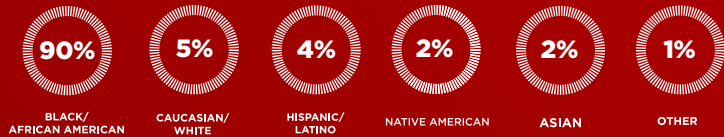

DEMOGRAPHICS: SCHOLARSHIPS

$3.8M
OVERALL
INCLUDING APPLE SCHOLARS

608
SCHOLARSHIP RECIPIENTS

AVERAGE
3.5 GPA

252
FIRST-GENERATION
STUDENTS

31%
69%

MAJOR:

RACE:

CLASS: