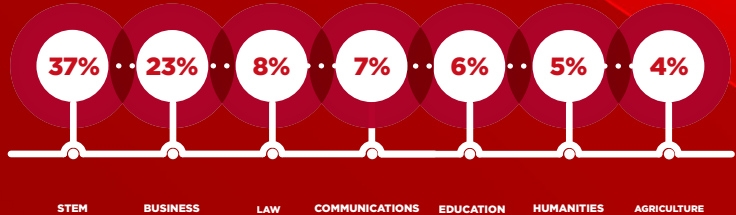

DEMOGRAPHICS: SCHOLARSHIPS

$3.8M
OVERALL
INCLUDING APPLE SCHOLARS

608
SCHOLARSHIP RECIPIENTS

AVERAGE
3.5 GPA

252
FIRST-GENERATION
STUDENTS

31%
69%

MAJOR: