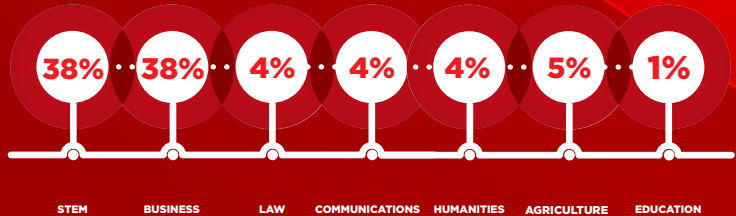

DEMOGRAPHICS: LEADERSHIP INSTITUTE

405
STUDENTS

34%
FIRST-GENERATION

AVERAGE
GPA

1,005
INTERVIEWS

36% 

64% 

MAJOR:

RACE:

CLASS: