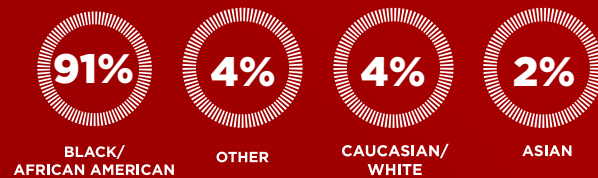

DEMOGRAPHICS: LEADERSHIP INSTITUTE

405
STUDENTS

34%
FIRST-GENERATION

AVERAGE
GPA

1,005
INTERVIEWS

36%

64%

MAJOR:

RACE:

CLASS: