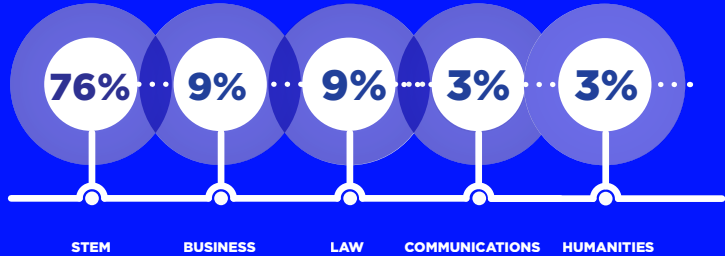

DEMOGRAPHICS: APPLE HBCU SCHOLARS

34
SCHOLARS

38%
FIRST-GENERATION

3.7 AVERAGE
GPA

17 out of **47**
MEMBER-SCHOOLS

65% 
35% 

MAJOR:

RACE: