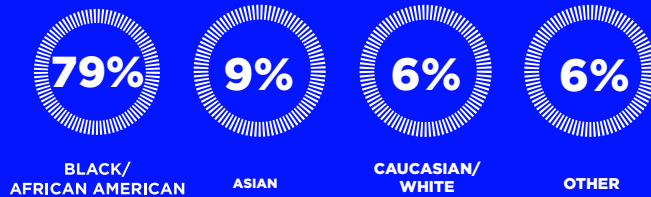

DEMOGRAPHICS: APPLE HBCU SCHOLARS

34
SCHOLARS

38%
FIRST-GENERATION

3.7 AVERAGE
GPA

17 out of **47**
MEMBER-SCHOOLS

65% 
35% 

MAJOR:

RACE: