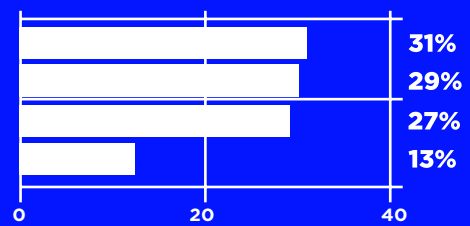

CLASS:

FRESHMAN
SENIORS
JUNIORS
SOPHOMORES