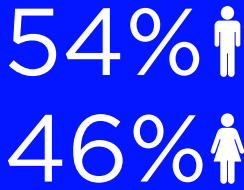

DEMOGRAPHICS: VBMA STUDENT FELLOWS

156
SCHOLARS

49
BALTIMORE, MD

107
VICKSBURG, MS

CLASS:

8th GRADE

7th GRADE

9th GRADE

10th GRADE

6th GRADE

RACE:

BLACK/
AFRICAN AMERICAN

CAUCASIAN/
WHITE

ASIAN

DEMOGRAPHICS: VBMA MENTOR FELLOWS

98
HBCU
MENTORS