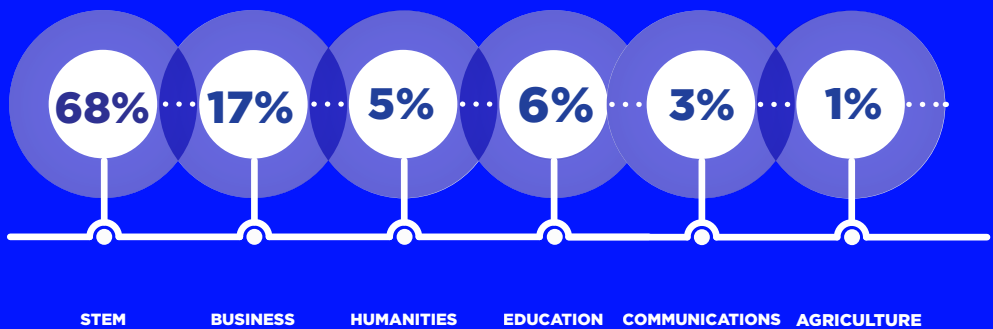

DEMOGRAPHICS: VBMA STUDENT FELLOWS

156
SCHOLARS

49
BALTIMORE, MD

107
VICKSBURG, MS

CLASS:

RACE:

DEMOGRAPHICS: VBMA MENTOR FELLOWS

98
HBCU
MENTORS

80
VICKSBURG, MS

18
BALTIMORE, MD

CLASS:

FRESHMAN
SENIORS
JUNIORS
SOPHOMORES

MAJOR:

DEMOGRAPHICS: VBMA TEACHER FELLOWS

10
TEACHERS

5
VICKSBURG, MS

5
BALTIMORE, MD

90% BLACK
AFRICAN AMERICAN

10% CAUCASIAN
WHITE

TEACHING
CATEGORY: **STEM**

YEARS
OF
EXPERIENCE