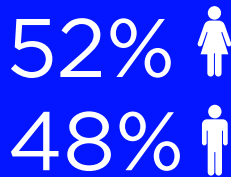

DEMOGRAPHICS: VBMA MENTOR FELLOWS

98
HBCU
MENTORS

80
VICKSBURG, MS

18
BALTIMORE, MD