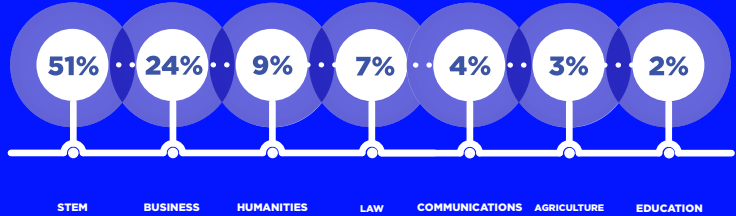

DEMOGRAPHICS: SCHOLARSHIPS

\$3.3M
OVERALL
INCLUDING APPLE SCHOLARS

417
SCHOLARSHIP RECIPIENTS

3.5 AVERAGE
GPA

49%
FIRST-GENERATION
STUDENTS

65% 

35% 

MAJOR:

RACE:

CLASS: