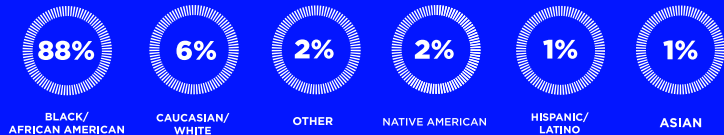

DEMOGRAPHICS: SCHOLARSHIPS

\$3.3M
OVERALL
INCLUDING APPLE SCHOLARS

417
SCHOLARSHIP RECIPIENTS

3.5 AVERAGE
GPA

49%
FIRST-GENERATION
STUDENTS

65% 

35% 

MAJOR:

RACE:

CLASS: